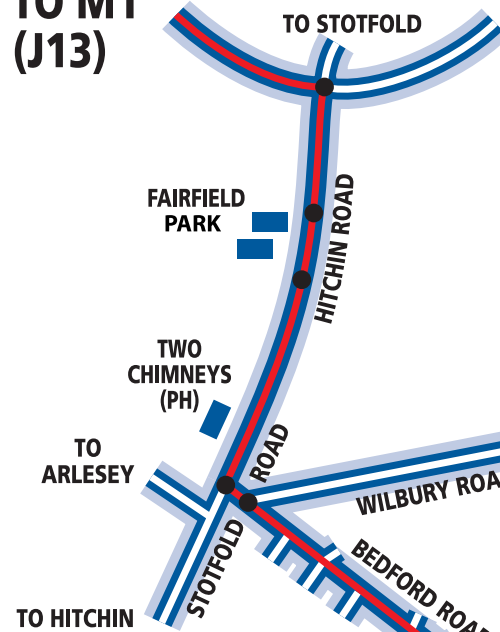

**TO M1
(J13)**

CHASESTEAD

world class prototype engineers

Chasestead Ltd
 Icknield Way | Letchworth Garden City | Hertfordshire | SG6 1JX
 Tel: 01462 480048 | Fax: 01462 682778
 email: mail@chasestead.co.uk | web: www.chasestead.co.uk